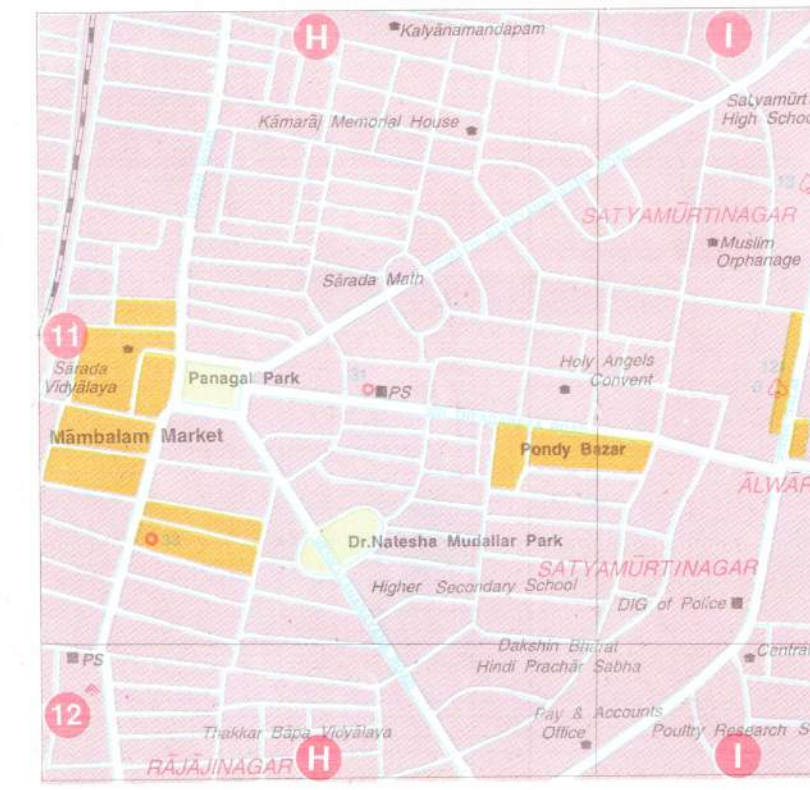

THEÁGARÁYANAGAR

LEGEND

Historic, main, other

Railways with station

Water: Beaches, Drain, Tank

Shopping Centre, Bus Stop, Zoo, Park, Wooded area

Marina Locality, Village, other

Amusement, Bank, Hotel

Embassy/High Commission

Places of worship: Temple, Church, Mosque

Museum, Art gallery, Auditorium

Police Station, Hospital, Important Building

Historical Place, Place of Tourist Interest

*ST THOMAS MOUNT